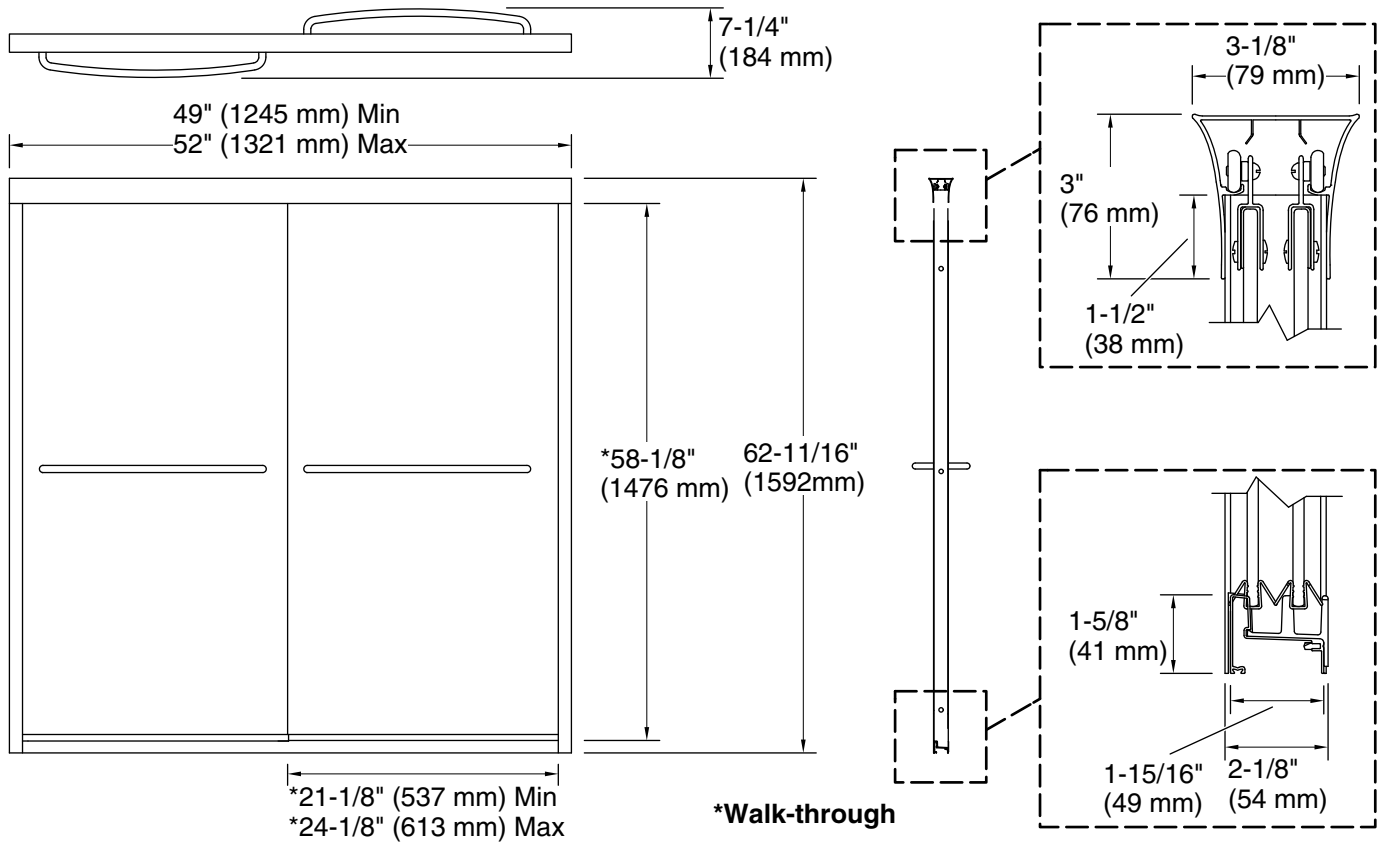

Features

- 1/4" (6 mm) thick Crystal Clear tempered glass.
- Frameless design emphasizes glass and creates a sleek, minimalist look.
- Smooth, quiet operation.
- Gently curved inside and outside towel bars complete the look of this door.
- CleanCoat®+ glass coating creates a hydrophobic barrier that repels water, soap scum, and residue, saving time and protecting shower doors 10 times longer than original CleanCoat. (Based on 2021 internal wear/abrasion testing using a microfiber cloth.)

Material

- Tempered glass ensures maximum safety and durability.
- Anodized aluminum prevents rust and corrosion.

Installation

- Fits opening widths 49" - 52" (1245 mm –1321 mm).
- Out-of-plumb adjustability simplifies installation.
- Door can be installed to open to the left or right to suit your bathroom layout.
- For residential use only.
- Not for use in hospitality.

Code	Description
L	Crystal Clear

Technical Information

All product dimensions are nominal.

Installation type: For shower base installation

Opening Width - Min: 49" (1245 mm)

Opening Width - Max: 52" (1321 mm)

Walk-through - Min: 21-1/8" (537 mm)

Walk-through - Max: 24-1/8" (613 mm)

Glass thickness: 1/4" (6 mm)

Glass coating: CleanCoat®

Notes

Install this product according to the installation instructions.

The vertical opening should be a minimum of 64-5/8" (1641 mm) to allow for installation clearance.